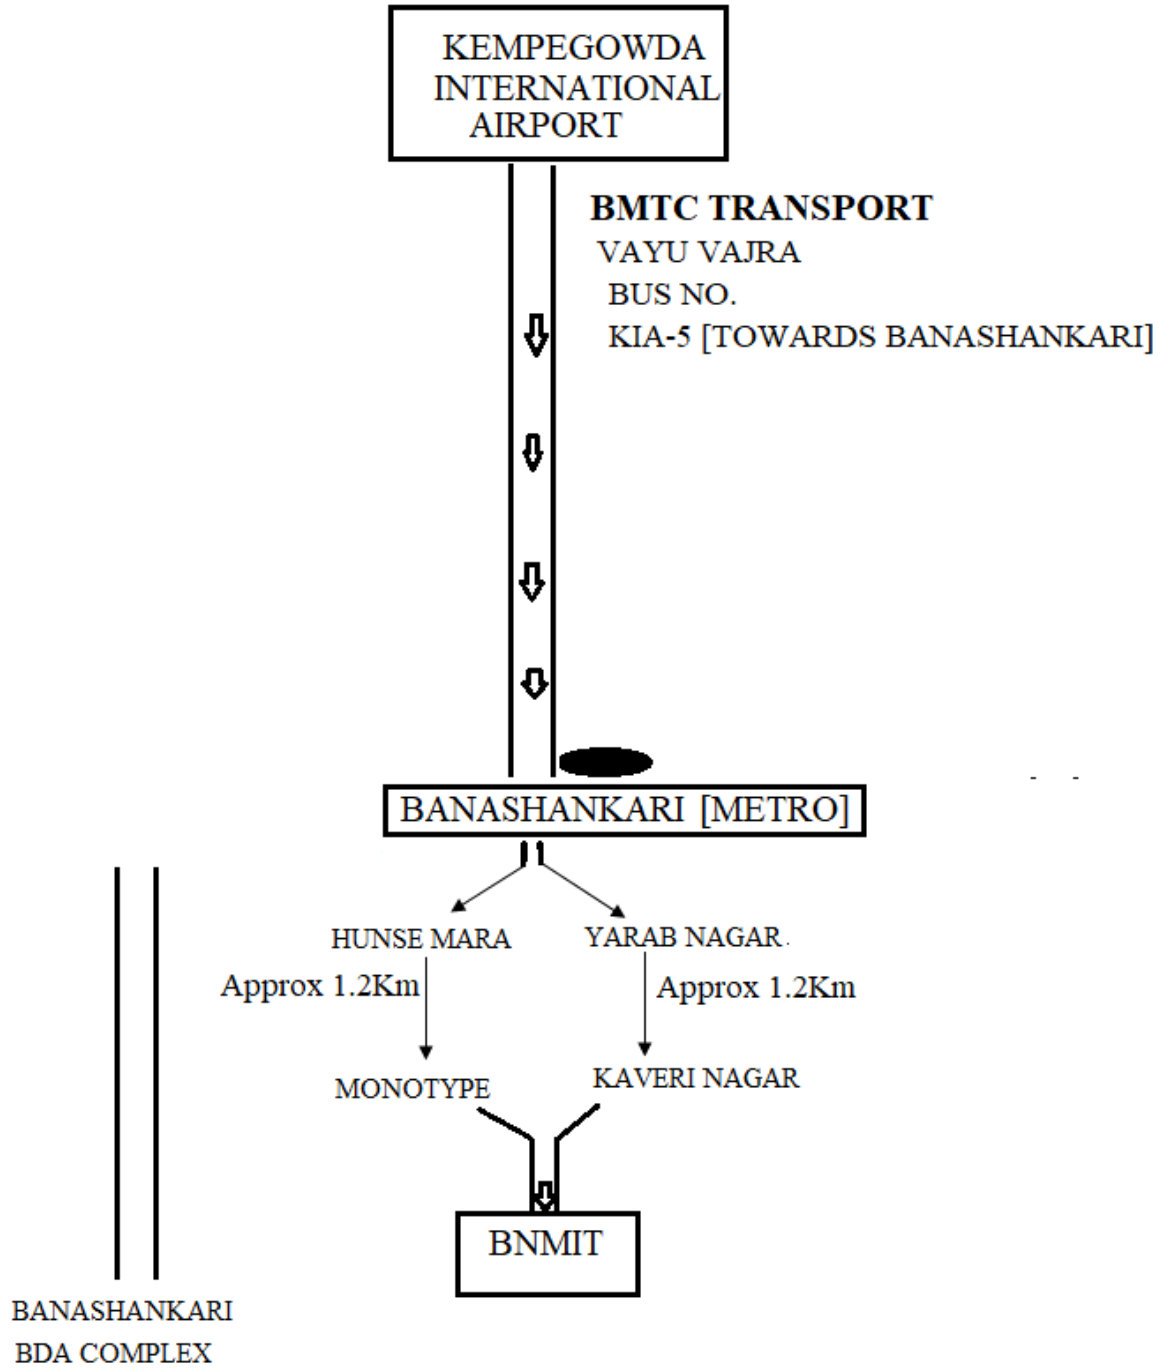

METRO ROUTE

MAJESTIC [BUS STOP]

BUS No.
15A, 15E,
15G,15C,
15H,15L,
210A,210AA

DISTANCE 13-14KM

MONOTYPE

200 mtrs by walk

BNMIT

BUS ROUTE

ROUTE FROM AIRPORT